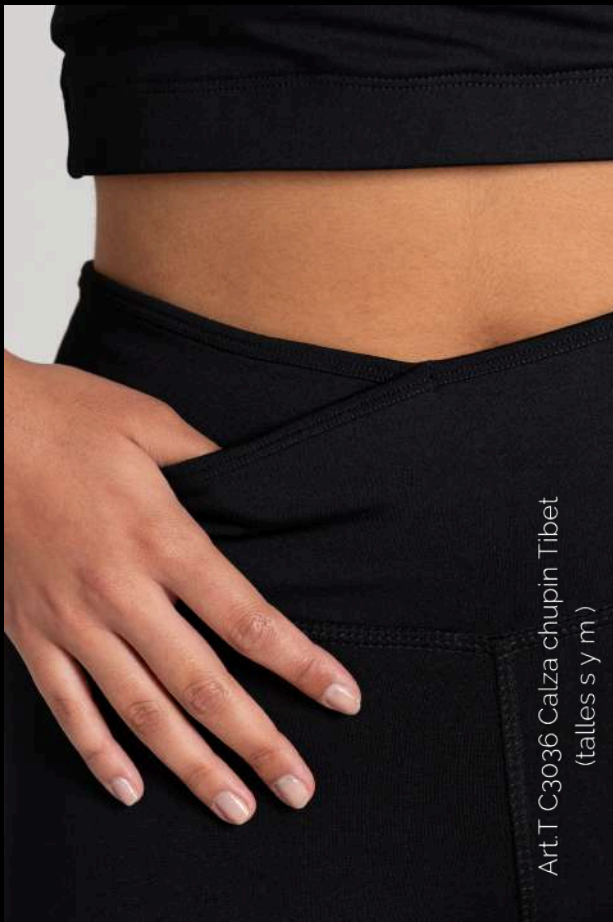

Art.T C3036 Calza chupin Tibet
(talles s y m)