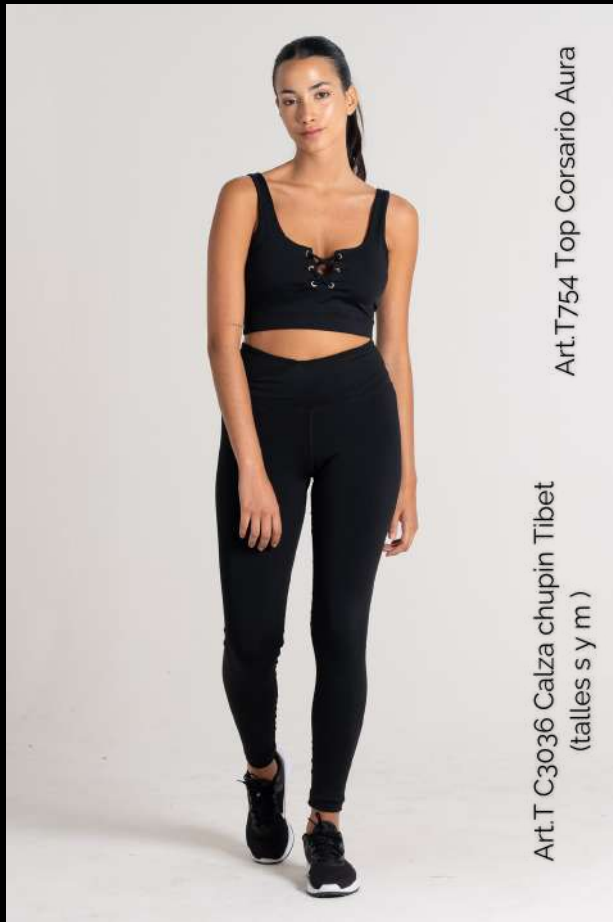

Art.T755 Top Manga larga Asana

Art.T C3036 Calza chupin Tibet  
(talles s y m )

Art.T754 Top Corsario Aura

Art.T C3036 Calza chupin Tibet  
(talles s y m )

Art.T754 Top Corsario Aura

Art.T C3036 Calza chupin Tibet  
(talles s y m )